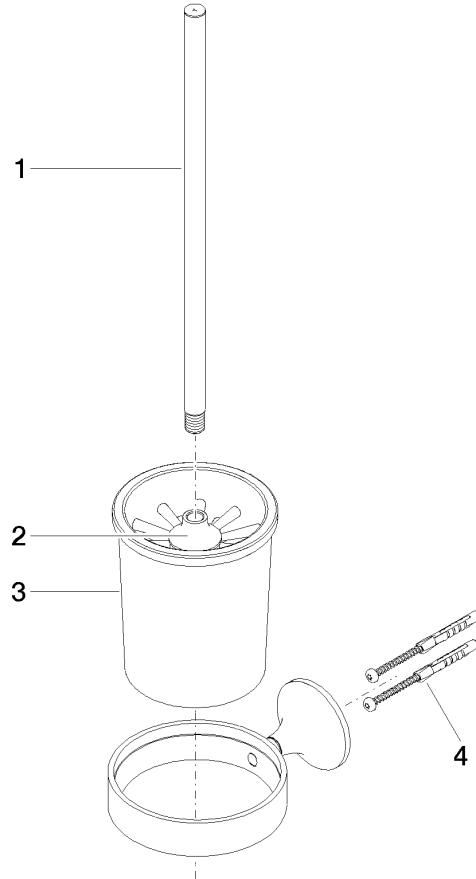

83 900 809

- crystal glass brush holder, matte
- brush, matte black
- width 110mm
- height 421 mm
- 158mm projection

	Chrome	83 900 809-00
	Brushed Platinum	83 900 809-06
	Platinum	83 900 809-08
	Dark Chrome	83 900 809-19
	Brushed Durabronze (23kt Gold)	83 900 809-28
	Brushed Bronze	83 900 809-42
	Brushed Champagne (22kt Gold)	83 900 809-46
	Champagne (22kt Gold)	83 900 809-47
	Brushed Dark Platinum	83 900 809-99

83 900 809

mm [inches]

83 900 809

Parts for other finishes can be found here: Brushed Platinum

Spare parts list

No.	Item Number	Name	Quantity used	Delivery time
1	90 20 97 507 00-00	handle	1	10
2	90 18 50 601 00 90	brush	1	2
3	90 90 04 008 00 82	glass	1	2
4	05 30 31 025 00 90	fixing set	1	2